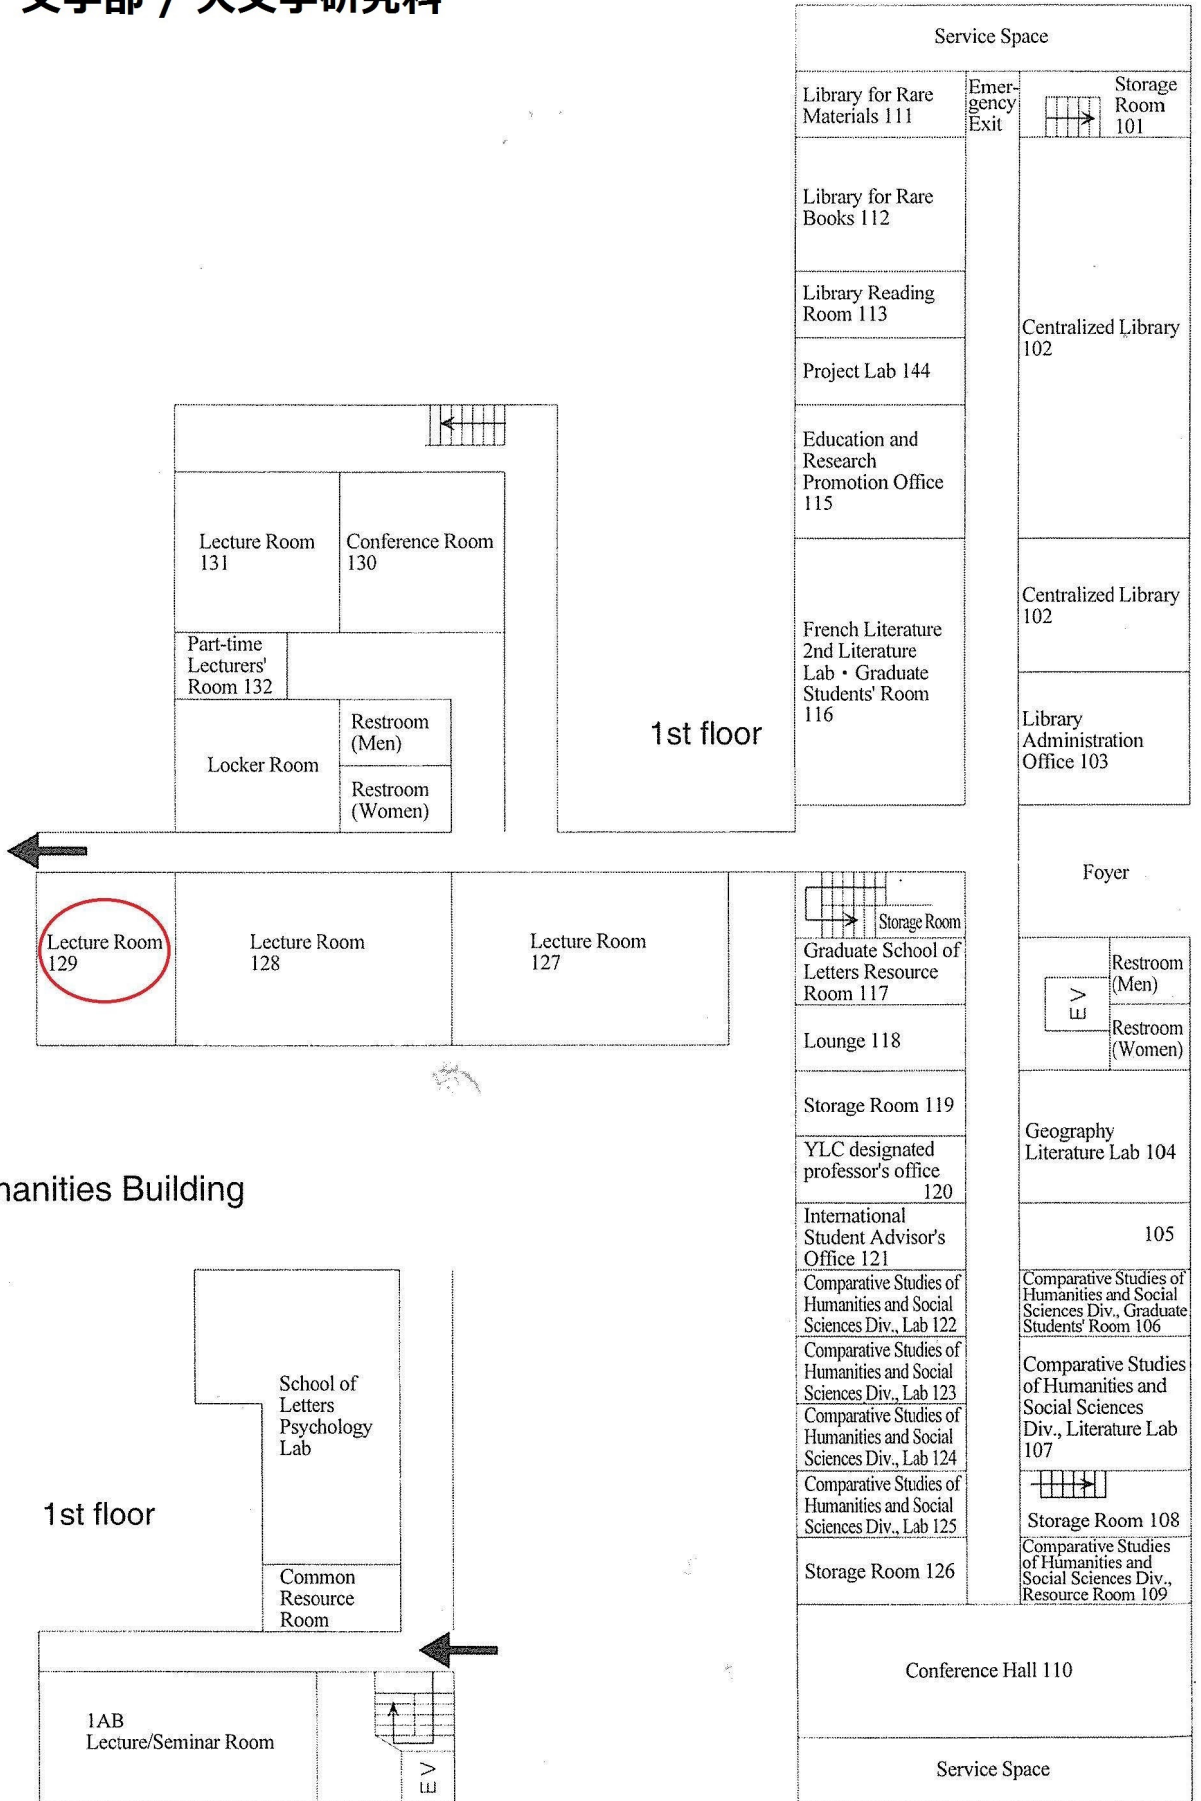

School / Graduate School of Humanities

文学部 / 人文学研究科

Humanities Building

Humanities Building

3rd Floor

Service Space		
Japanese History Lab 315	Emergency Exit	
Japanese History Lab 316	Japanese History Literature Lab 301	
Japanese History Lab 317		
Japanese History Lab 318	Japanese History Graduate Students' Lab 302	
Asian History Lab 319	Japanese History Resource Room 303	
Asian History Lab 320	Asian History Literature Lab 304	
Asian History Lab 321		
Asian History Lab 322	Asian History Graduate Students' Room 305	
Western History Lab 323	Asian History Resource Room 306	
Western History Lab 324	Western History Literature Lab 307	
Western History Lab 325		
Western History Lab 326	Western History Graduate Students' Room 308	
	Western History Resource Room 309	
Digital Text Studies Lab 327	Restroom (Men)	
Philosophy Lab 328		
Philosophy Lab 329	Western Classics Graduate Students' Room 310	
Philosophy Lab 330	Philosophy Literature Lab 311	
Philosophy Lab 331		
Chinese Philosophy Lab 332	Philosophy Graduate Students' Room 312	
Chinese Philosophy Lab 333	Chinese Philosophy Literature Lab 313	
Chinese Literature Lab 334		
Chinese Literature Lab 335		
Chinese Philosophy Graduate Students' Room 336	Chinese Literature Literature Lab 314	
Chinese Literature Graduate Students' Room 337		
Emergency Exit		
Service Space		