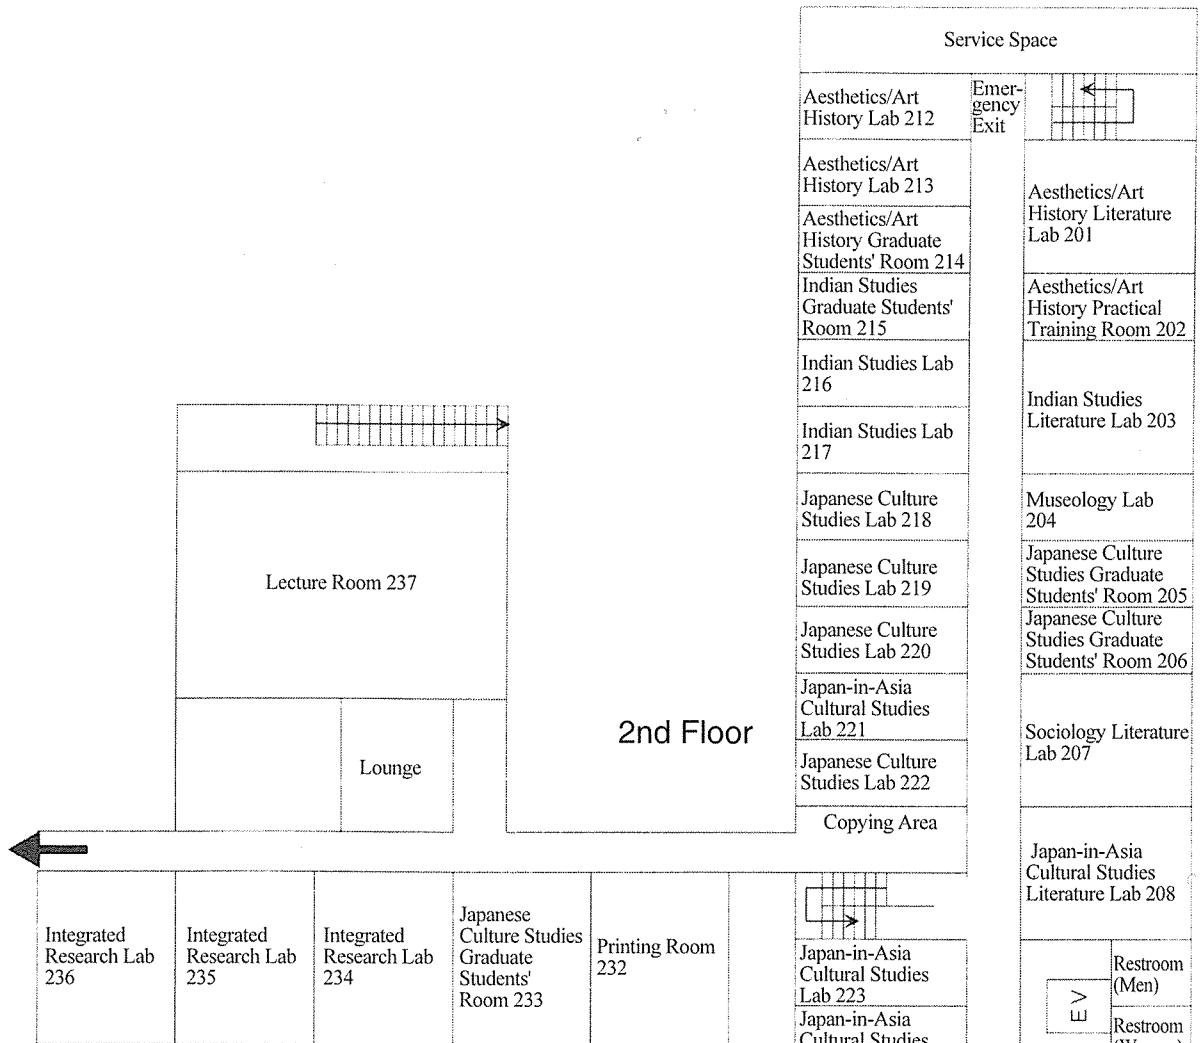

School / Graduate School of Humanities

文学部 / 人文学研究科

Humanities Building

Humanities Building

3rd Floor

Service Space		
Japanese History Lab 315	Emergency Exit	
Japanese History Lab 316	Japanese History Literature Lab 301	
Japanese History Lab 317		
Japanese History Lab 318	Japanese History Graduate Students' Lab 302	
Asian History Lab 319	Japanese History Resource Room 303	
Asian History Lab 320	Asian History Literature Lab 304	
Asian History Lab 321		
Asian History Lab 322	Asian History Graduate Students' Room 305	
Western History Lab 323	Asian History Resource Room 306	
Western History Lab 324	Western History Literature Lab 307	
Western History Lab 325		
Western History Lab 326	Western History Graduate Students' Room 308	
	Western History Resource Room 309	
Digital Text Studies Lab 327	Restroom (Men)	
Philosophy Lab 328		
Philosophy Lab 329	Western Classics Graduate Students' Room 310	
Philosophy Lab 330	Philosophy Literature Lab 311	
Philosophy Lab 331		
Chinese Philosophy Lab 332	Philosophy Graduate Students' Room 312	
Chinese Philosophy Lab 333	Chinese Philosophy Literature Lab 313	
Chinese Literature Lab 334		
Chinese Literature Lab 335		
Chinese Philosophy Graduate Students' Room 336	Chinese Literature Literature Lab 314	
Chinese Literature Graduate Students' Room 337		
Emergency Exit		
Service Space		