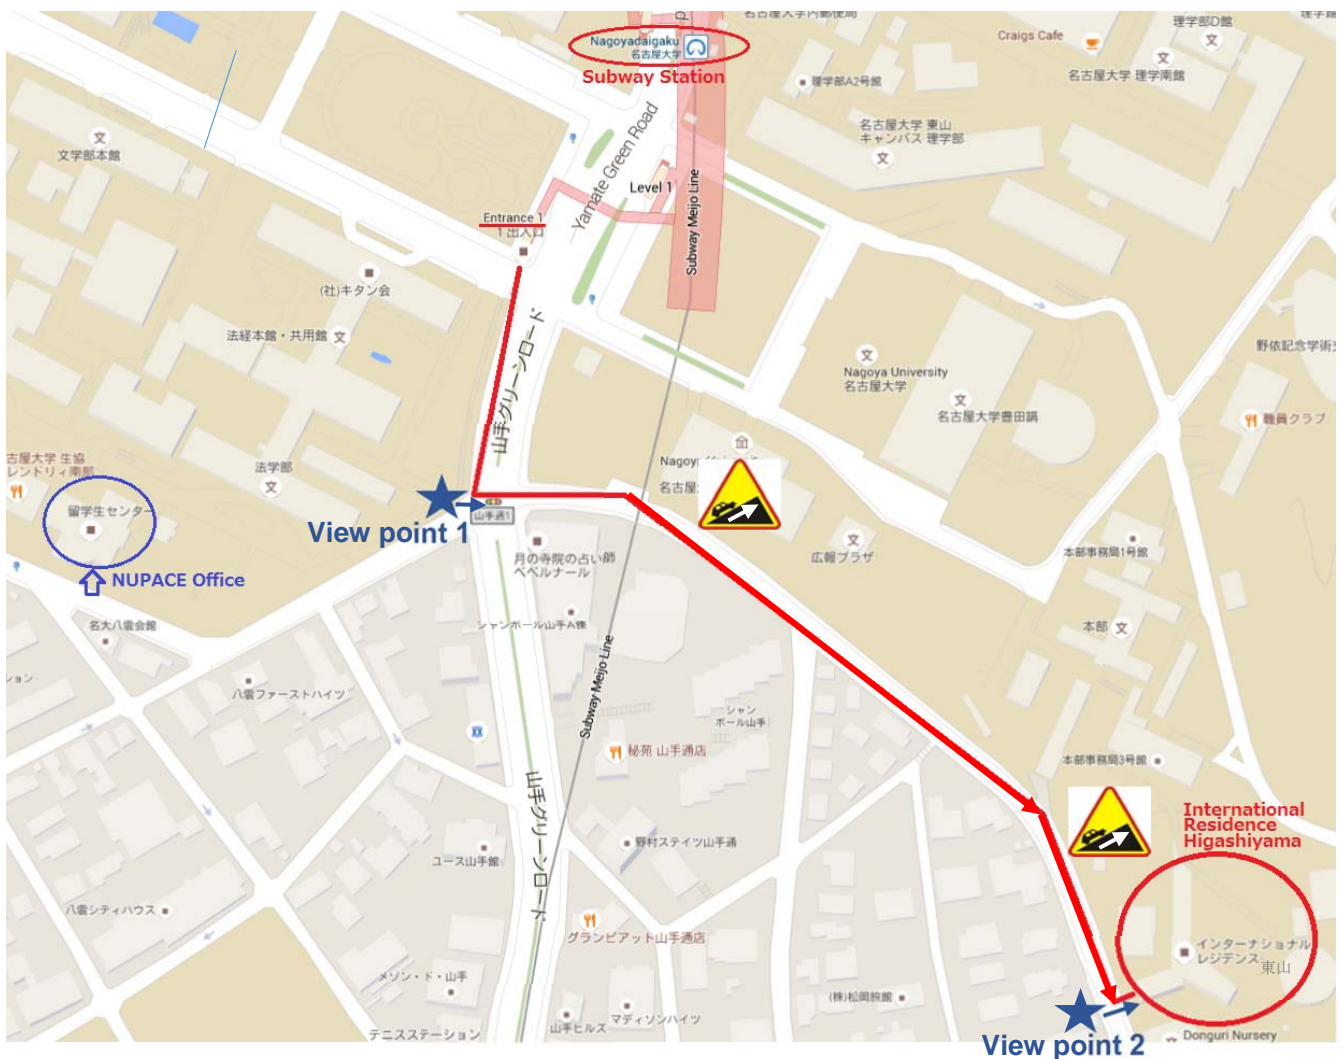

The Way to International Residence Higashiyama (IRH) from Nagoyadaigaku Station

International Residence Higashiyama (on Higashiyama campus)

Address: 1 Furo-cho, Chikusa-ku, Nagoya

Exit from the Entrance 1 of Nagoyadaigaku Subway station.

Turn left at the first corner.

Keep going straight, and you will find the International Residence Higashiyama on your left.

(Approximately 10 minutes-walk from Nagoyadaigaku Station.)

★The Photo from the View Point 1

★The Photo from the View Point 2