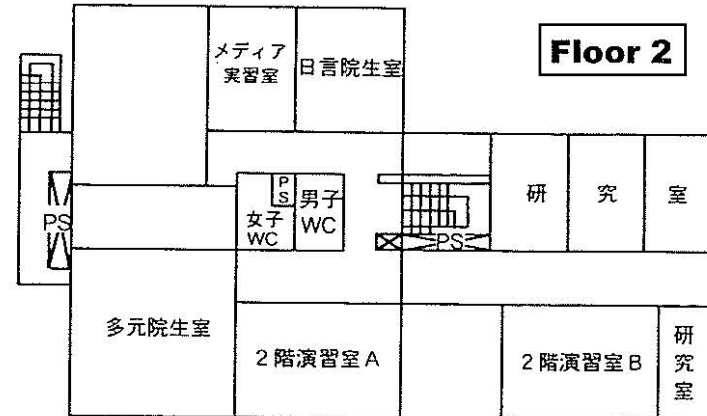

Graduate School of Humanities

人文学研究科

Seminar Room