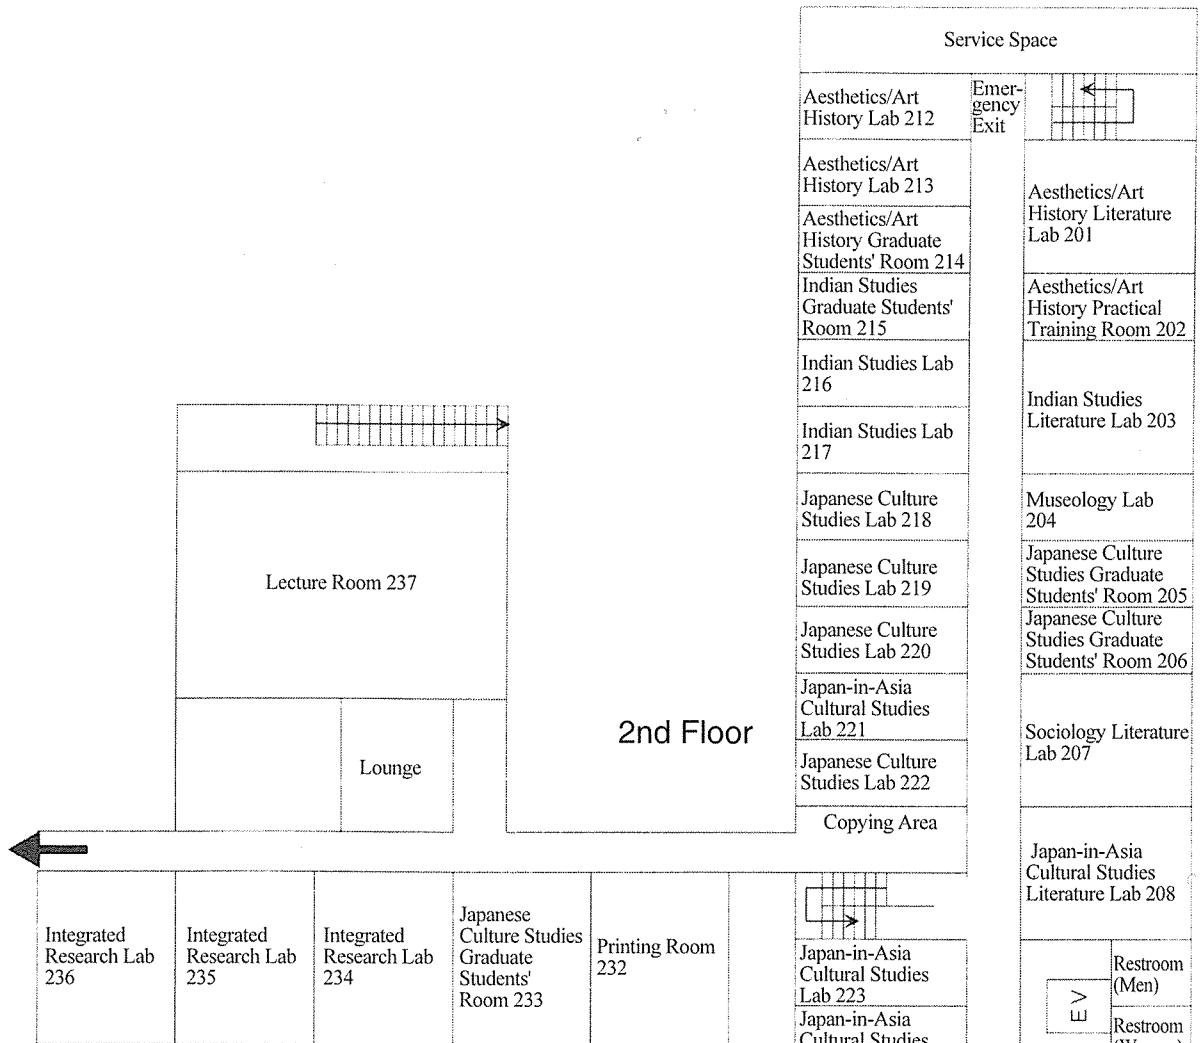

School / Graduate School of Humanities

文学部 / 人文学研究科

Humanities Building

To Integrated Research Bldg. for Humanities & Social Sciences

Humanities Building

3rd Floor

Service Space		
Japanese History Lab 315	Emergency Exit	
Japanese History Lab 316	Japanese History Literature Lab 301	
Japanese History Lab 317		
Japanese History Lab 318	Japanese History Graduate Students' Lab 302	
Asian History Lab 319	Japanese History Resource Room 303	
Asian History Lab 320	Asian History Literature Lab 304	
Asian History Lab 321		
Asian History Lab 322	Asian History Graduate Students' Room 305	
Western History Lab 323	Asian History Resource Room 306	
Western History Lab 324	Western History Literature Lab 307	
Western History Lab 325		
Western History Lab 326	Western History Graduate Students' Room 308	
	Western History Resource Room 309	
Digital Text Studies Lab 327	Restroom (Men) Restroom (Women)	
Philosophy Lab 328		
Philosophy Lab 329	Western Classics Graduate Students' Room 310	
Philosophy Lab 330	Philosophy Literature Lab 311	
Philosophy Lab 331		
Chinese Philosophy Lab 332	Philosophy Graduate Students' Room 312	
Chinese Philosophy Lab 333	Chinese Philosophy Literature Lab 313	
Chinese Literature Lab 334		
Chinese Literature Lab 335		
Chinese Philosophy Graduate Students' Room 336	Chinese Literature Literature Lab 314	
Chinese Literature Graduate Students' Room 337		
Emergency Exit		
Service Space		