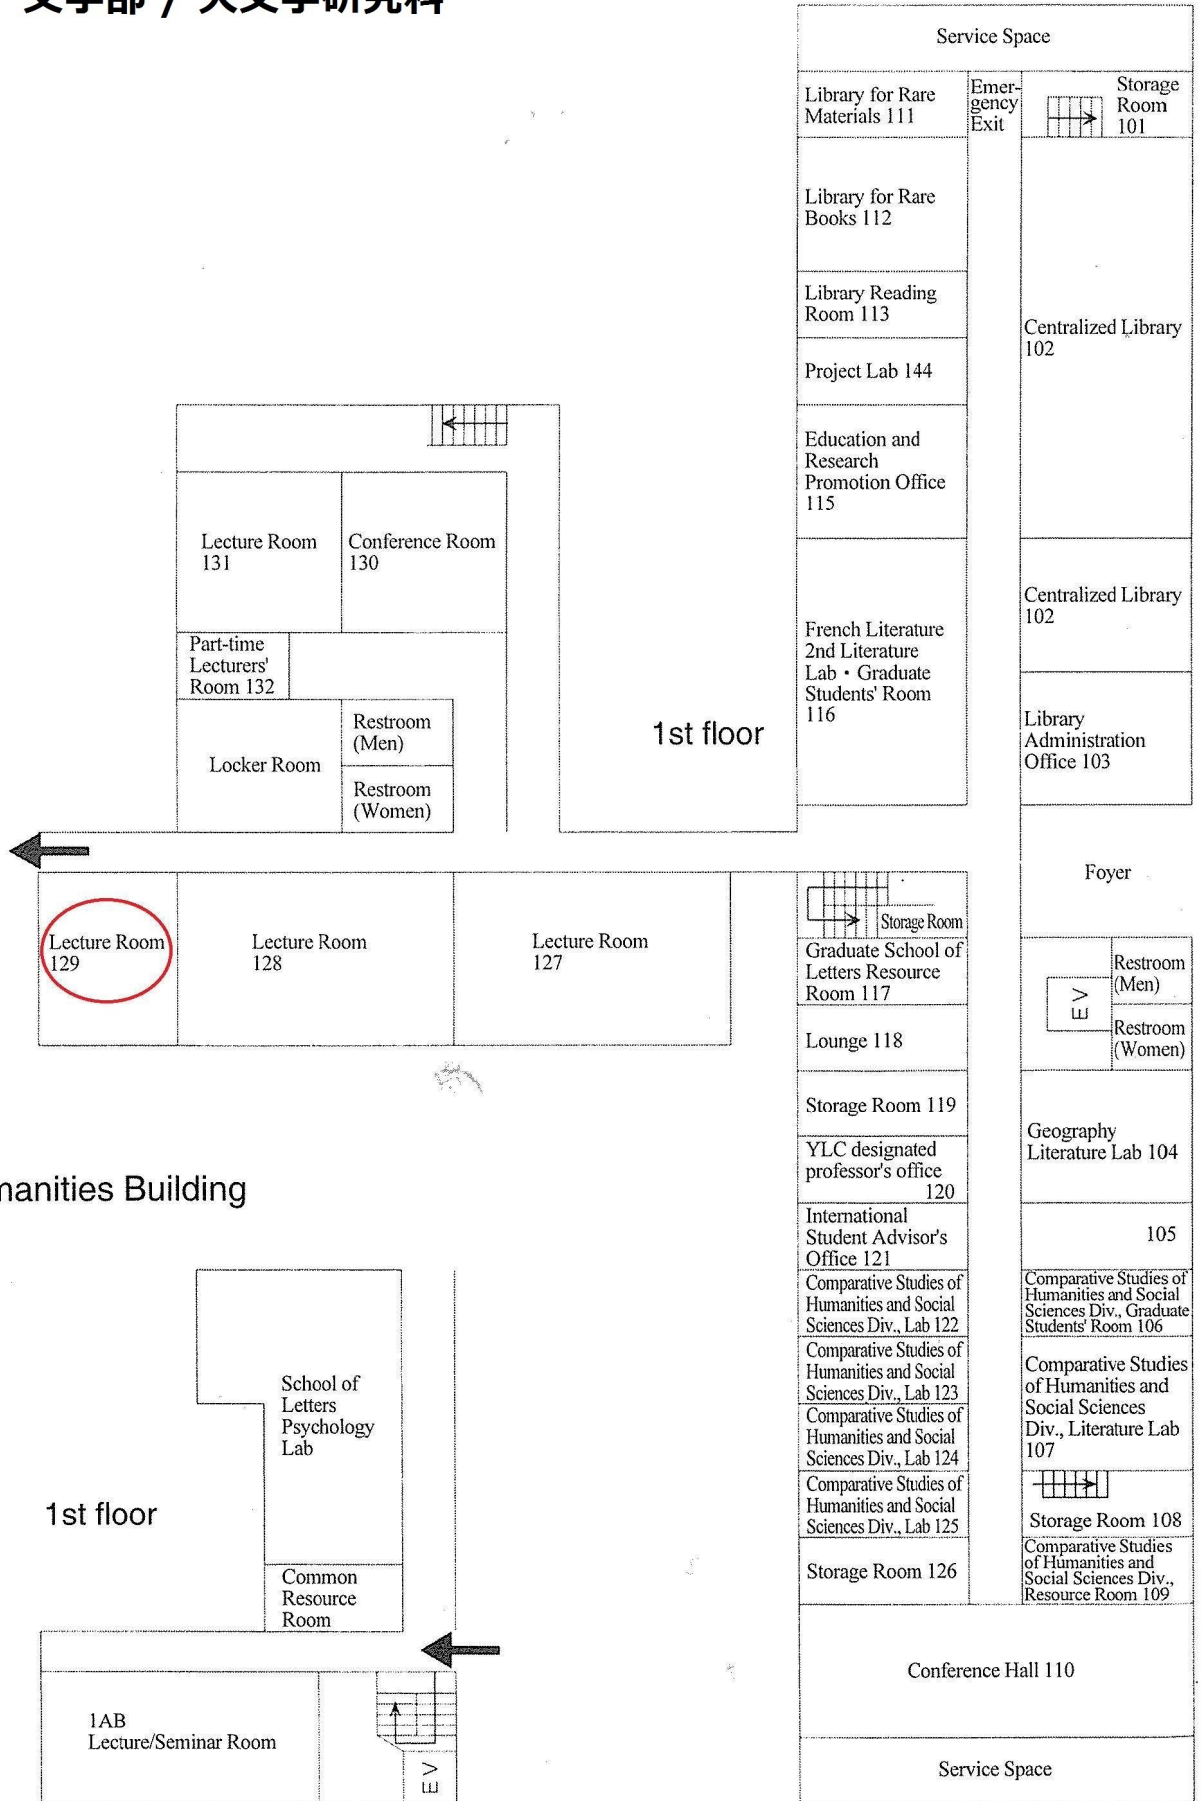

School / Graduate School of Humanities

文学部 / 人文学研究科

Humanities Building

To Integrated Research Bldg. for Humanities & Social Sciences

Humanities Building

3rd Floor

Service Space		
Japanese History Lab 315	Emergency Exit	
Japanese History Lab 316	Japanese History Literature Lab 301	
Japanese History Lab 317		
Japanese History Lab 318	Japanese History Graduate Students' Lab 302	
Asian History Lab 319	Japanese History Resource Room 303	
Asian History Lab 320	Asian History Literature Lab 304	
Asian History Lab 321		
Asian History Lab 322	Asian History Graduate Students' Room 305	
Western History Lab 323	Asian History Resource Room 306	
Western History Lab 324	Western History Literature Lab 307	
Western History Lab 325		
Western History Lab 326	Western History Graduate Students' Room 308	
	Western History Resource Room 309	
Digital Text Studies Lab 327	Restroom (Men) Restroom (Women)	
Philosophy Lab 328		
Philosophy Lab 329	Western Classics Graduate Students' Room 310	
Philosophy Lab 330	Philosophy Literature Lab 311	
Philosophy Lab 331		
Chinese Philosophy Lab 332	Philosophy Graduate Students' Room 312	
Chinese Philosophy Lab 333	Chinese Philosophy Literature Lab 313	
Chinese Literature Lab 334		
Chinese Literature Lab 335		
Chinese Philosophy Graduate Students' Room 336	Chinese Literature Literature Lab 314	
Chinese Literature Graduate Students' Room 337		
Emergency Exit		
Service Space		