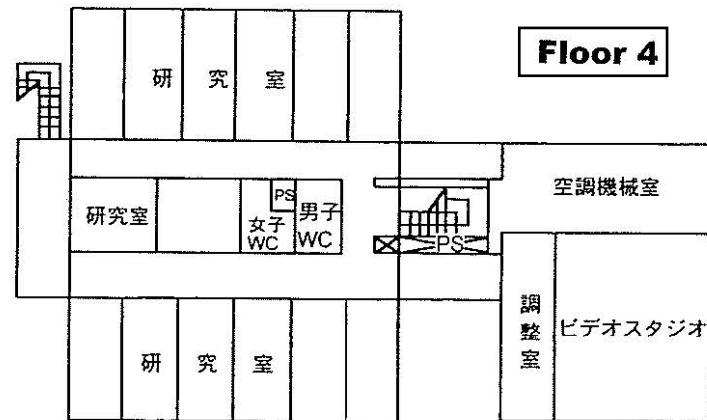

Graduate School of Humanities

人文学研究科

Seminar Room