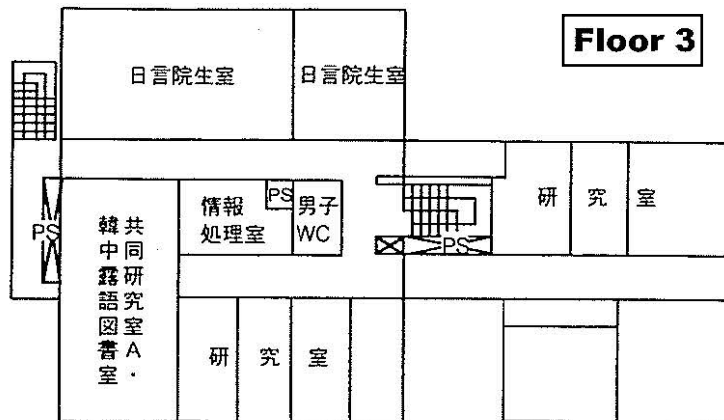

Graduate School of Humanities

人文学研究科

Seminar Room