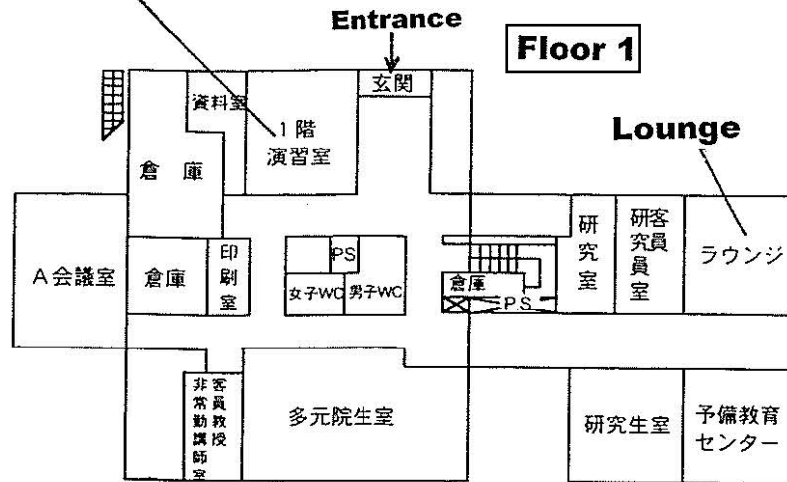

Graduate School of Humanities

人文学研究科

Seminar Room